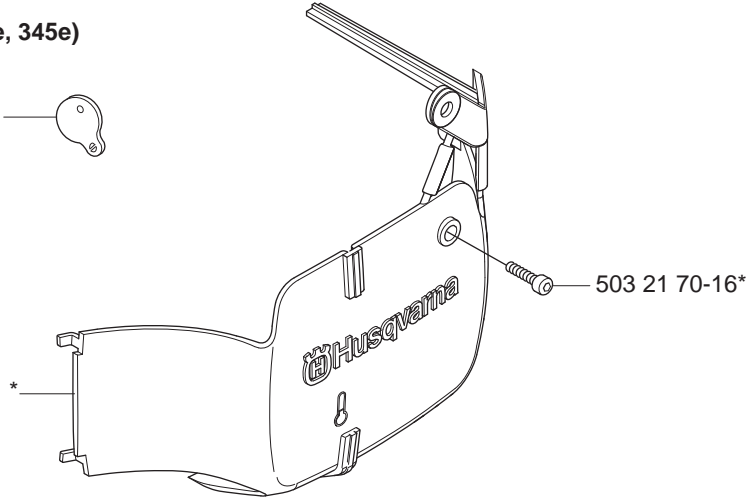

Winter kit

*compl 537 42 29-01 (340e, 345e)
Correction 544 01 31-01